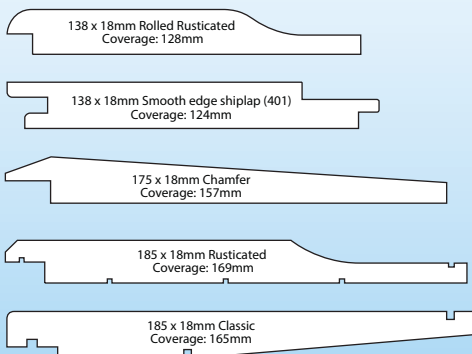

BOARDS

Finger Joint DAR Square

Finger Joint DAR Pencil Round (2mm radius)

BEAMS & POSTS

Finger jointed laminated GL8

Finger jointed laminated GL10

Posts: Finger joint laminated GL8

LINING BOARDS

138 x 11mm Regency Eaves Lining (302) Coverage: 132mm

138 x 11mm Regency Eaves Lining (321) Coverage: 132mm

DOOR JAMB

WEATHER BOARDS

Weatherboard Stop

Weatherboard Stop

HANDRAILS

BOTTOM RAILS