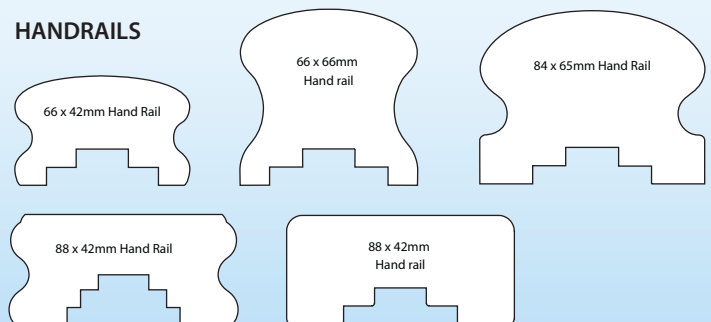

BOARDS

Finger Joint DAR Square

Finger Joint DAR Pencil Round (2mm radius)

BEAMS & POSTS

Finger jointed laminated GL8

Finger jointed laminated GL10

Posts: Finger joint laminated GL8

LINING BOARDS

138 x 11mm Regency Eaves Lining (302) Coverage: 132mm

138 x 11mm Regency Eaves Lining (321) Coverage: 132mm

DOOR JAMB

WEATHER BOARDS

Weatherboard Stop

Weatherboard Stop

HANDRAILS

BOTTOM RAILS