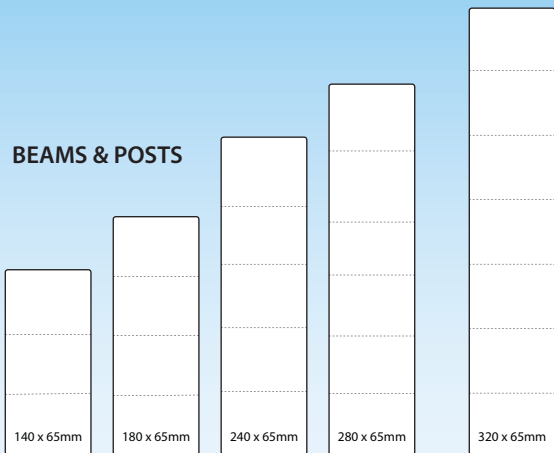

BOARDS

Finger Joint DAR Square

Finger Joint DAR Pencil Round (2mm radius)

BEAMS & POSTS

Finger jointed laminated GL8

Finger jointed laminated GL10

Posts: Finger joint laminated GL8

LINING BOARDS

138 x 11mm Regency Eaves Lining (302) Coverage: 132mm

138 x 11mm Regency Eaves Lining (321) Coverage: 132mm

DOOR JAMB

WEATHER BOARDS

Weatherboard Stop

Weatherboard Stop

HANDRAILS

BOTTOM RAILS